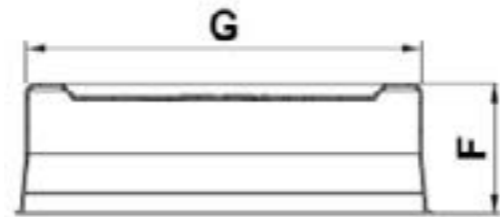

PVC Pipe Protectors (WA/WR)

The unique design of the WR, with vertical ribs and low depth, means that the same size of plug can be used to seal both the plain and connector ends of PVC pipes, which simplifies storage routines. The WA type plugs are longer than the WR and, to ensure full-length insertion, the distance from the end of the pipe down to the seal ring must be greater. The WA design makes it universal protection for both PE and PVC pipes. WA and WR products have ventilation holes for releasing pressure from inside the closed pipe. Packaging-friendly solution, improved logistics and outdoor storage. In this range parts are available with vent hole.

Applications:

The WA and WR types are designed to protect plastic pipes.

Main features:

Ideal solution for plastic pipes

Suitable for Pipes segment

Excellent protection & universal design

Made of LLDPE

Easy mounting & dismounting